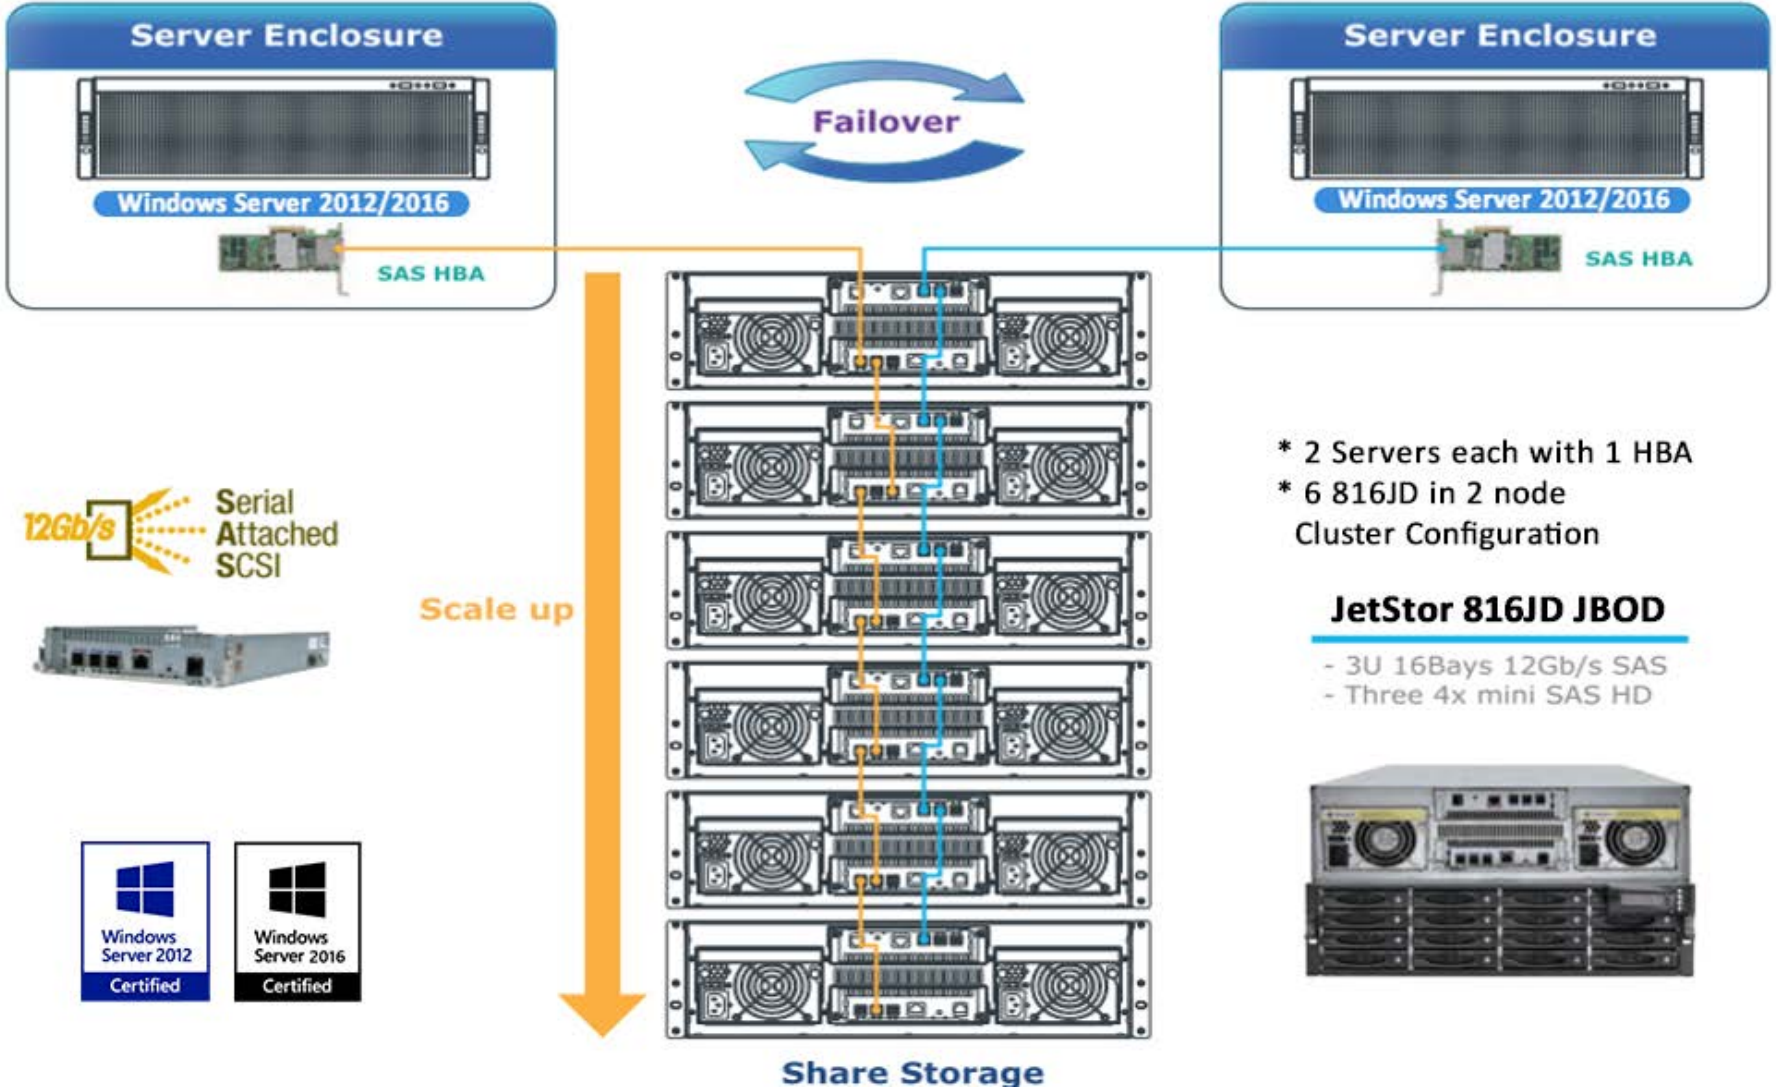

JetStor[®]

Storage. Solutions. Support.

JetStor JBOD Microsoft Storage Spaces Cluster

www.JetStor.com

HA / Cluster Solution

- * 2 Servers each with 1 HBA
- * 4 816JD in 2 node Cluster Configuration

HA / Cluster Solution

- * 2 Servers each with 2 HBAs
- * 4 816JD in 2 node Cluster Configuration

JetStor 816JD JBOD

- 3U 16Bays 12Gb/s SAS
- Three 4x mini SAS HD

HA / Cluster Solution

- * 2 Servers each with 2 HBAs
- * 2 816JD in 2 node Failover Cluster and Multipath (MPIO)

JetStor 816JD JBOD

- 3U 16Bays 12Gb/s SAS
- Three 4x mini SAS HD

HA / Cluster Solution

- * 2 Servers each with 1 HBA
- * 6 816JD in 2 node Cluster Configuration

JetStor 816JD JBOD

- 3U 16Bays 12Gb/s SAS
- Three 4x mini SAS HD

HA / Cluster Solution

- * 2 Servers each with 2 HBAs
- * 6 816JD in 2 node Cluster Configuration

JetStor 816JD JBOD

- 3U 16Bays 12Gb/s SAS
- Three 4x mini SAS HD

12Gb/s Serial Attached SCSI