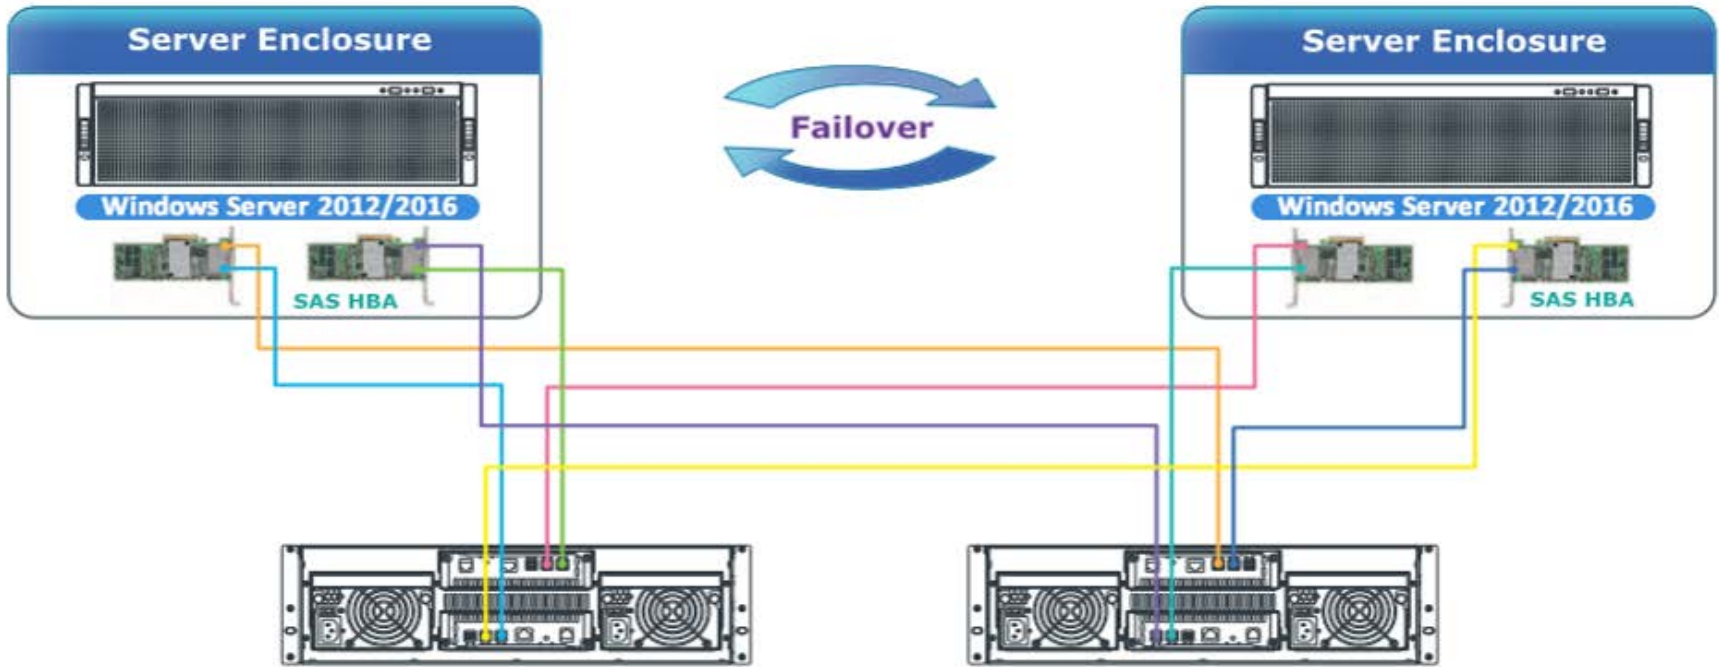

JetStor[®]

Storage. Solutions. Support.

JetStor JBOD Microsoft Storage Spaces Cluster

www.JetStor.com

HA / Cluster Solution

- * 2 Servers each with 1 HBA
- * 4 816JD in 2 node Cluster Configuration

HA / Cluster Solution

- * 2 Servers each with 2 HBAs
- * 4 816JD in 2 node Cluster Configuration

JetStor 816JD JBOD

- 3U 16Bays 12Gb/s SAS
- Three 4x mini SAS HD

HA / Cluster Solution

- * 2 Servers each with 2 HBAs
- * 2 816JD in 2 node Failover Cluster and Multipath (MPIO)

JetStor 816JD JBOD

- 3U 16Bays 12Gb/s SAS
- Three 4x mini SAS HD

HA / Cluster Solution

- * 2 Servers each with 1 HBA
- * 6 816JD in 2 node Cluster Configuration

JetStor 816JD JBOD

- 3U 16Bays 12Gb/s SAS
- Three 4x mini SAS HD

HA / Cluster Solution

- * 2 Servers each with 2 HBAs
- * 6 816JD in 2 node Cluster Configuration

JetStor 816JD JBOD

- 3U 16Bays 12Gb/s SAS
- Three 4x mini SAS HD

12Gb/s Serial Attached SCSI