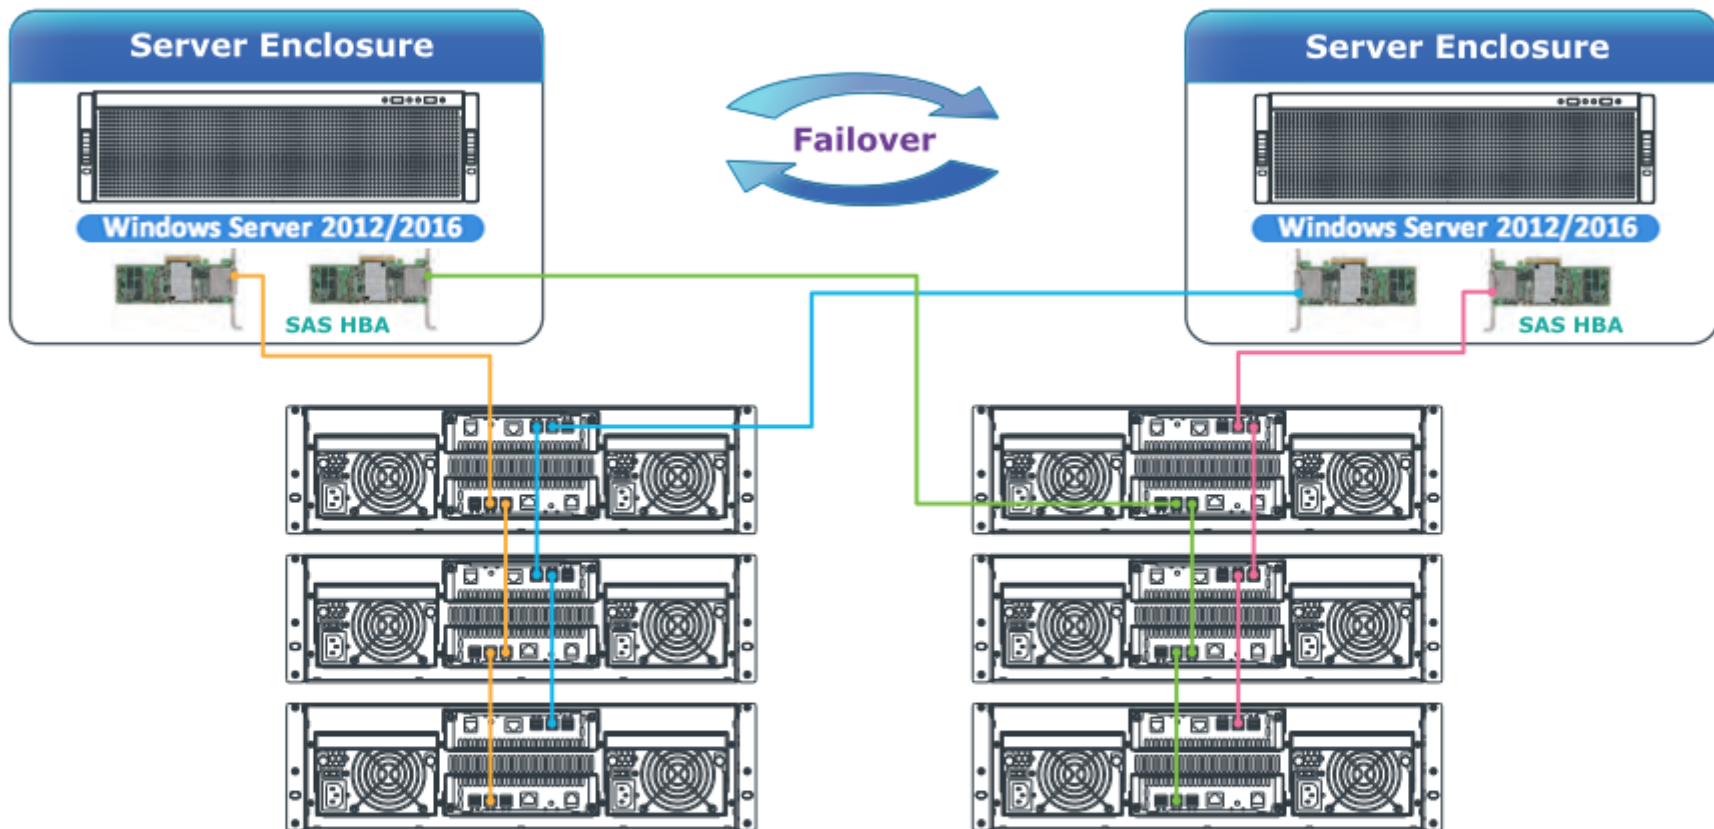

- * 2 Servers each with 2 HBAs
- * 4 816JD in 2 node Cluster Configuration

JetStor 816JD JBOD

- 3U 16Bays 12Gb/s SAS
- Three 4x mini SAS HD

HA / Cluster Solution

- * 2 Servers each with 2 HBAs
- * 2 816JD in 2 node Failover Cluster and Multipath (MPIO)

JetStor 816JD JBOD

- 3U 16Bays 12Gb/s SAS
- Three 4x mini SAS HD

HA / Cluster Solution

- * 2 Servers each with 1 HBA
- * 6 816JD in 2 node Cluster Configuration

JetStor 816JD JBOD

- 3U 16Bays 12Gb/s SAS
- Three 4x mini SAS HD

HA / Cluster Solution

- * 2 Servers each with 2 HBAs
- * 6 816JD in 2 node Cluster Configuration

JetStor 816JD JBOD

- 3U 16Bays 12Gb/s SAS
- Three 4x mini SAS HD

12Gb/s Serial Attached SCSI