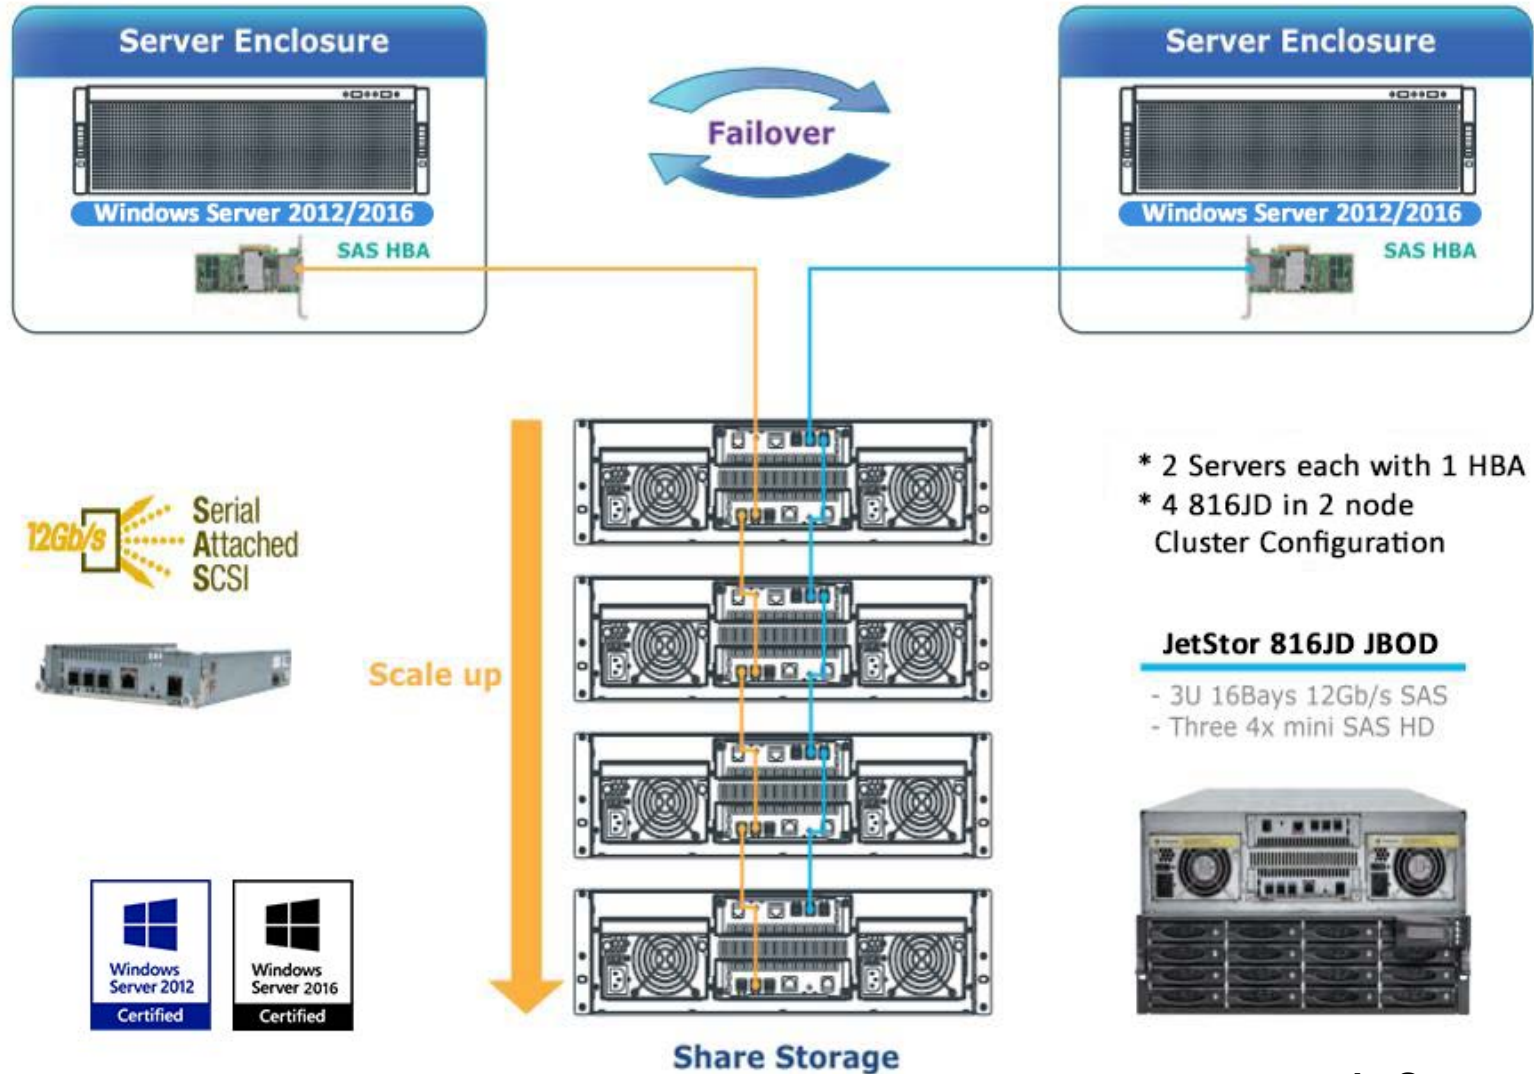

JetStor[®]

Storage. Solutions. Support.

JetStor JBOD Microsoft Storage Spaces Cluster

www.JetStor.com

HA / Cluster Solution

- * 2 Servers each with 1 HBA
- * 4 816JD in 2 node Cluster Configuration

HA / Cluster Solution

- * 2 Servers each with 2 HBAs
- * 4 816JD in 2 node Cluster Configuration

JetStor 816JD JBOD

- 3U 16Bays 12Gb/s SAS
- Three 4x mini SAS HD

HA / Cluster Solution

- * 2 Servers each with 2 HBAs
- * 2 816JD in 2 node Failover Cluster and Multipath (MPIO)

JetStor 816JD JBOD

- 3U 16Bays 12Gb/s SAS
- Three 4x mini SAS HD

HA / Cluster Solution

- * 2 Servers each with 1 HBA
- * 6 816JD in 2 node Cluster Configuration

JetStor 816JD JBOD

- 3U 16Bays 12Gb/s SAS
- Three 4x mini SAS HD

HA / Cluster Solution

- * 2 Servers each with 2 HBAs
- * 6 816JD in 2 node Cluster Configuration

JetStor 816JD JBOD

- 3U 16Bays 12Gb/s SAS
- Three 4x mini SAS HD

12Gb/s Serial Attached SCSI