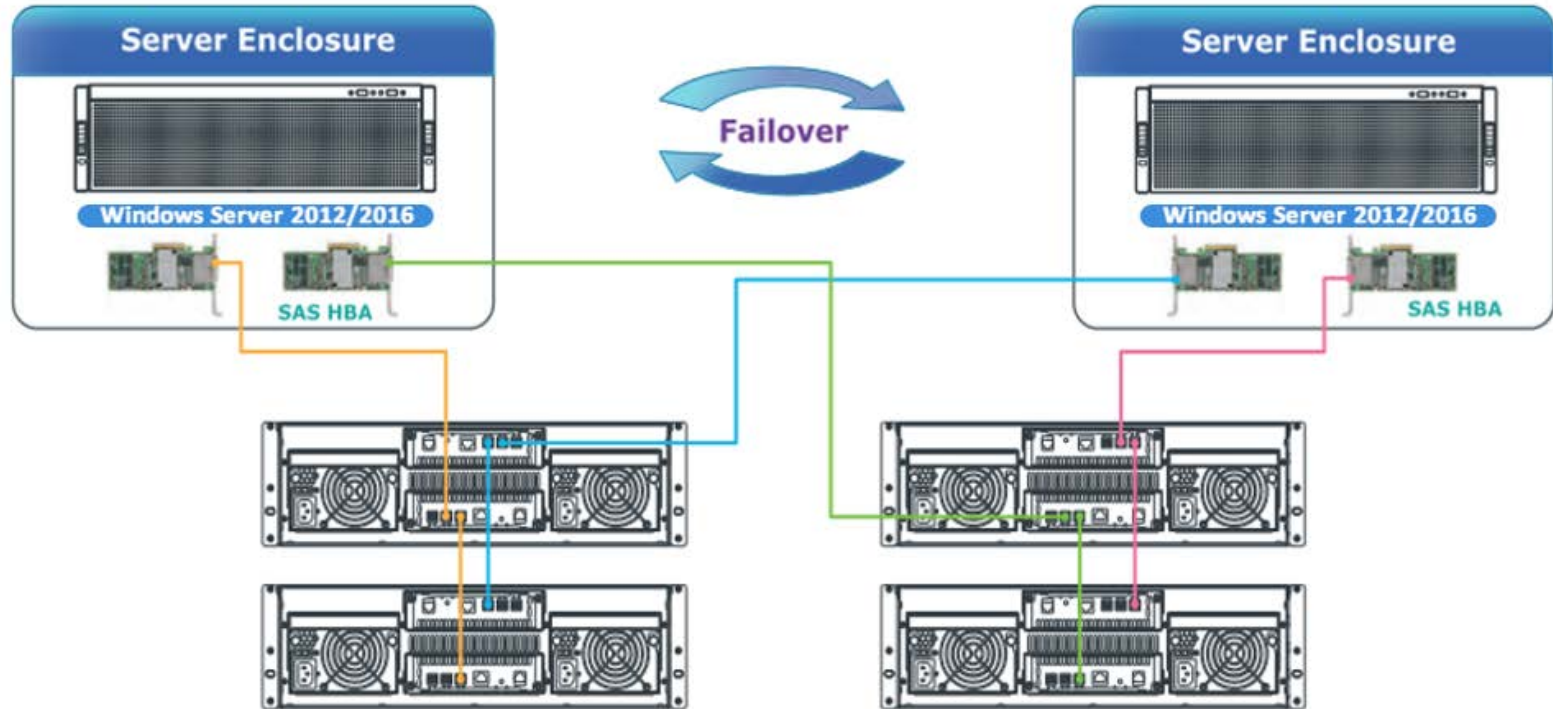

JetStor[®]

Storage. Solutions. Support.

JetStor JBOD Microsoft Storage Spaces Cluster

www.JetStor.com

HA / Cluster Solution

- * 2 Servers each with 1 HBA
- * 4 816JD in 2 node Cluster Configuration

HA / Cluster Solution

- * 2 Servers each with 2 HBAs
- * 4 816JD in 2 node Cluster Configuration

JetStor 816JD JBOD

- 3U 16Bays 12Gb/s SAS
- Three 4x mini SAS HD

HA / Cluster Solution

- * 2 Servers each with 2 HBAs
- * 2 816JD in 2 node Failover Cluster and Multipath (MPIO)

JetStor 816JD JBOD

- 3U 16Bays 12Gb/s SAS
- Three 4x mini SAS HD

HA / Cluster Solution

- * 2 Servers each with 1 HBA
- * 6 816JD in 2 node Cluster Configuration

JetStor 816JD JBOD

- 3U 16Bays 12Gb/s SAS
- Three 4x mini SAS HD

HA / Cluster Solution

- * 2 Servers each with 2 HBAs
- * 6 816JD in 2 node Cluster Configuration

JetStor 816JD JBOD

- 3U 16Bays 12Gb/s SAS
- Three 4x mini SAS HD

12Gb/s Serial Attached SCSI